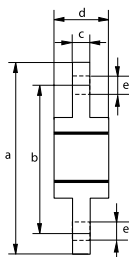

Green Pin® Thrust Bearing EE Swivel

Swivel with eye-eye end-fitting and thrust bearings

- **Material:** carbon steel
- **Safety factor:** MBL equals 5 x WLL
- **Finish:** painted black
- **Certification:** 2.1 2.2 MTC[®]

P-7740

working load limit	length	length	thickness	diameter	diameter hole	weight each
t	a mm	b mm	c mm	d mm	e mm	kg
1	174	128	12.5	49	21	1.4
2	223	173	19	68	22	3.5
3	278	210	26	79	29	6.4
5	290	222	26	89	31	7.9
8	366	276	40	106	43	15.2
10	390	300	40	118	49	19.1
15	457	355	40	128	49	26.6
20	474	372	40	118	51	25
30	612	472	64	138	59	50
40	760	600	68	168	65	-