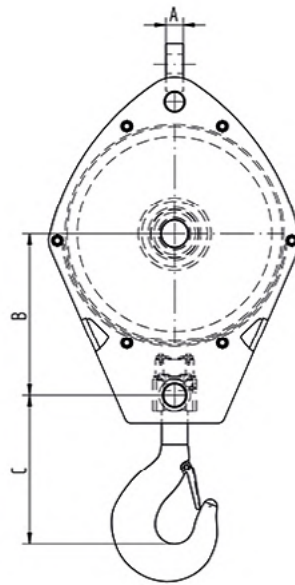

Safety Factor	:	4 times
Finish	:	Painted
Temperature Range	:	-20 °C up to +200 °C (-40 °C on request)
Standard Certification	:	Certificate of Conformity Hook Certificate

 Several options for painting according ISO 12944 on request.

Proof Load Certificate on request.

Non-standard sizes or custom products available on request.

SWL	Wire	ØF	G	Weight
tons	mm	mm	mm	kg ±
5	10	220	250	80
7,5	11/12	250	285	100
10	13/14	285	325	125
12	15/16	315	360	160
16	17/18	355	410	200
20	19/20	400	460	250
25	21/22	450	515	350
32	23/26	520	590	400
40	27/30	560	630	550
50	31/35	630	720	700
60	36	720	810	800