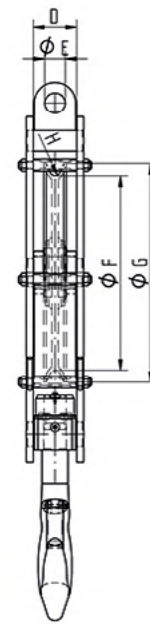

Safety Factor	:	4 times
Finish	:	Painted
Temperature Range	:	-20 °C up to +200 °C (-40 °C on request)
Standard Certification	:	Certificate of Conformity Hook Certificate

 Several options for painting according ISO 12944 on request.

Proof Load Certificate on request.

Non-standard sizes or custom products available on request.

SWL	Wire	ØF	G	Weight
tons	mm	mm	mm	kg ±
5	10	220	250	80
7,5	11/12	250	285	100
10	13/14	285	325	125
12	15/16	315	360	160
16	17/18	355	410	200
20	19/20	400	460	250
25	21/22	450	515	350
32	23/26	520	590	400
40	27/30	560	630	550
50	31/35	630	720	700
60	36	720	810	800